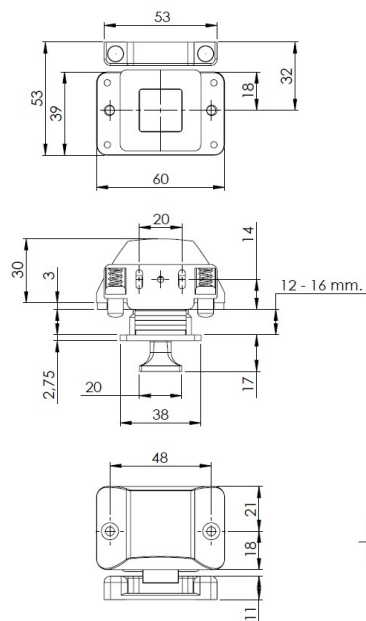

PRODUCT SHEET

Description:

Push Lock "RV", F/12-16 mm, CPL, Square Zamak Knob & Grey ABS Housing, Incl. Grey ABS Striker W/Spring Tension & 3mm, Panel Reduction Spacer in Grey ABS

Item number:

14.03.065-0

Units	Box	Carton	HS Code	Barcode
Pcs.	10	100	8301300000	 5704866512961

Illustrated below in open position.

Distance plate to be used by 12 - 13 mm. installation

Illustrated above in locked position.

SISO A/S